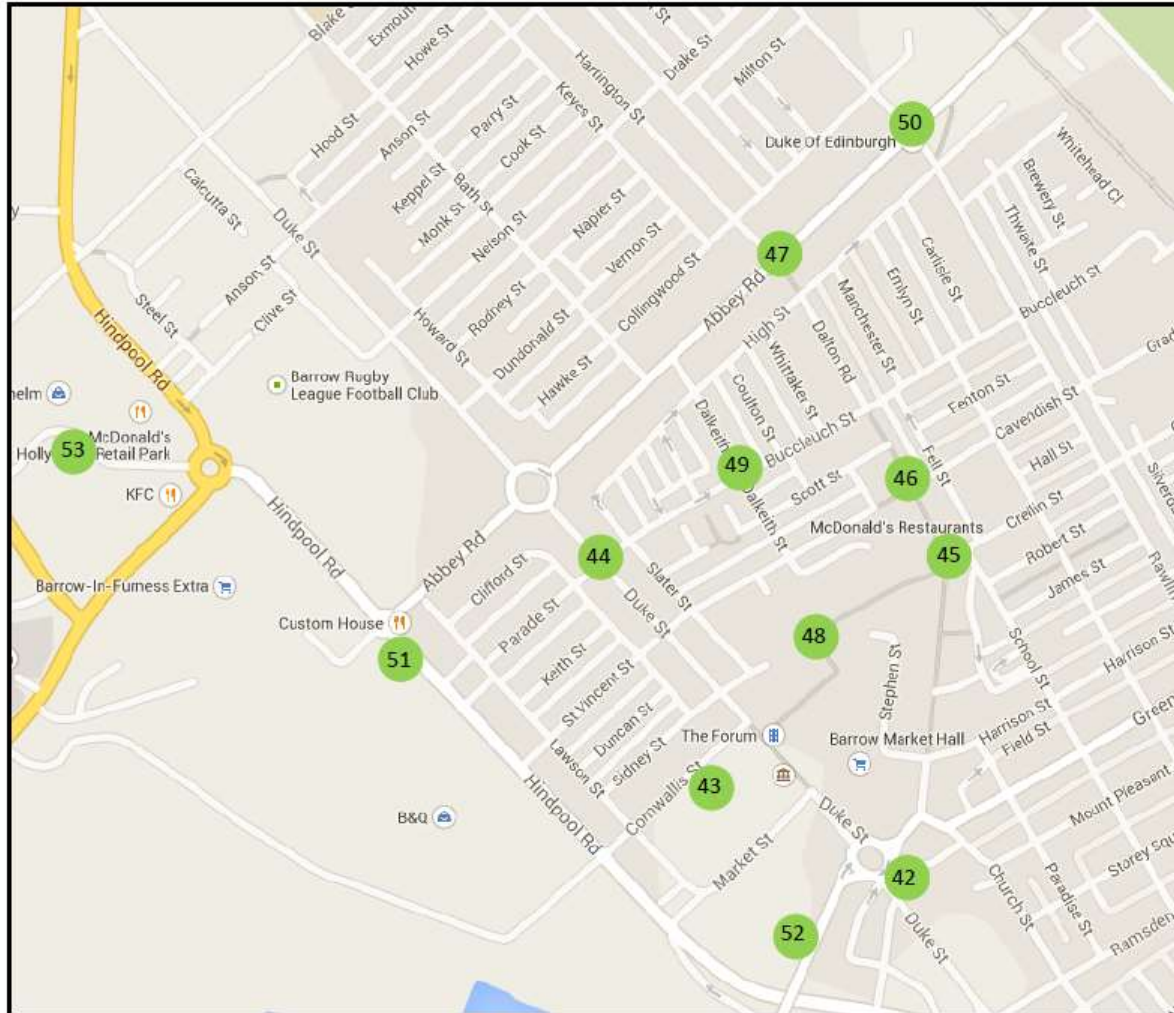

# Carlisle

- Carlisle Locations**
- 11: The Crown
  - 12: The Crescent/Botchergate
  - 13: Advice Centre
  - 14: The Border Rambler
  - 15: British Home Stores/The Lanes
  - 16: Home Search Direct
  - 17: Civic Centre
  - 18: B&M/Betfred
  - 19: Upper Viaduct
  - 20: Brookside/Raffles (Residential area—not shown on map)
  - 21: Borland Avenue (Residential area—not shown on map)
  - 22: Opposite Debenhams
  - 23: White Stuff
  - 24: Millennium Bridge
  - 25: Portland Place/Cecil Street

# Workington

- Workington Locations**
- 26: Opposite Yankees, Washington Street
  - 27: Murray Road/Pow Street/Finkle Street
  - 28: Workington Library, Oxford Street/Vulcans Lane
  - 29: Seaton Shops (not shown on map)
  - 30: Moorclose (not shown on map)
  - 31: Maryport (not shown on map)
  - 32: Curwen Arms, Washington Street/Bridge Street
  - 33: Social Services, Oxford Street/Central Way
  - 34: Marra Fruits, The Hub/Pow Street

# Whitehaven

- Whitehaven Locations**
- 35: Burtons, Lowther Street/King Street
  - 36: Duke Street/Tangier Street
  - 37: Lowther Street/Scotch Street
  - 38: Market Place/King Street
  - 39: Wetherspoons, Bransty Row
  - 40: Duke Street/Senhouse Street
  - 41: McDonalds, Flatts Walk

# Barrow

- Barrow Locations**
- 42: Duke Street Surgery
  - 43: Cornwallis Street Car Park
  - 44: Duke Street/Buccleuch Street
  - 45: Lloyds Bank, Crellin Street
  - 46: Dalton Road/Cavendish Street
  - 47: Abbey Road/Dalton Road/Hartington Street
  - 48: Debenhams, Portland Walk
  - 49: Dalkeith Street/Buccleuch Street
  - 50: Abbey Road/Rawlinson Street
  - 51: Hindpool Retail Park/Hindpool Road
  - 52: Craven House, Michaelson Road Bridge
  - 53: Hollywood Retail Park