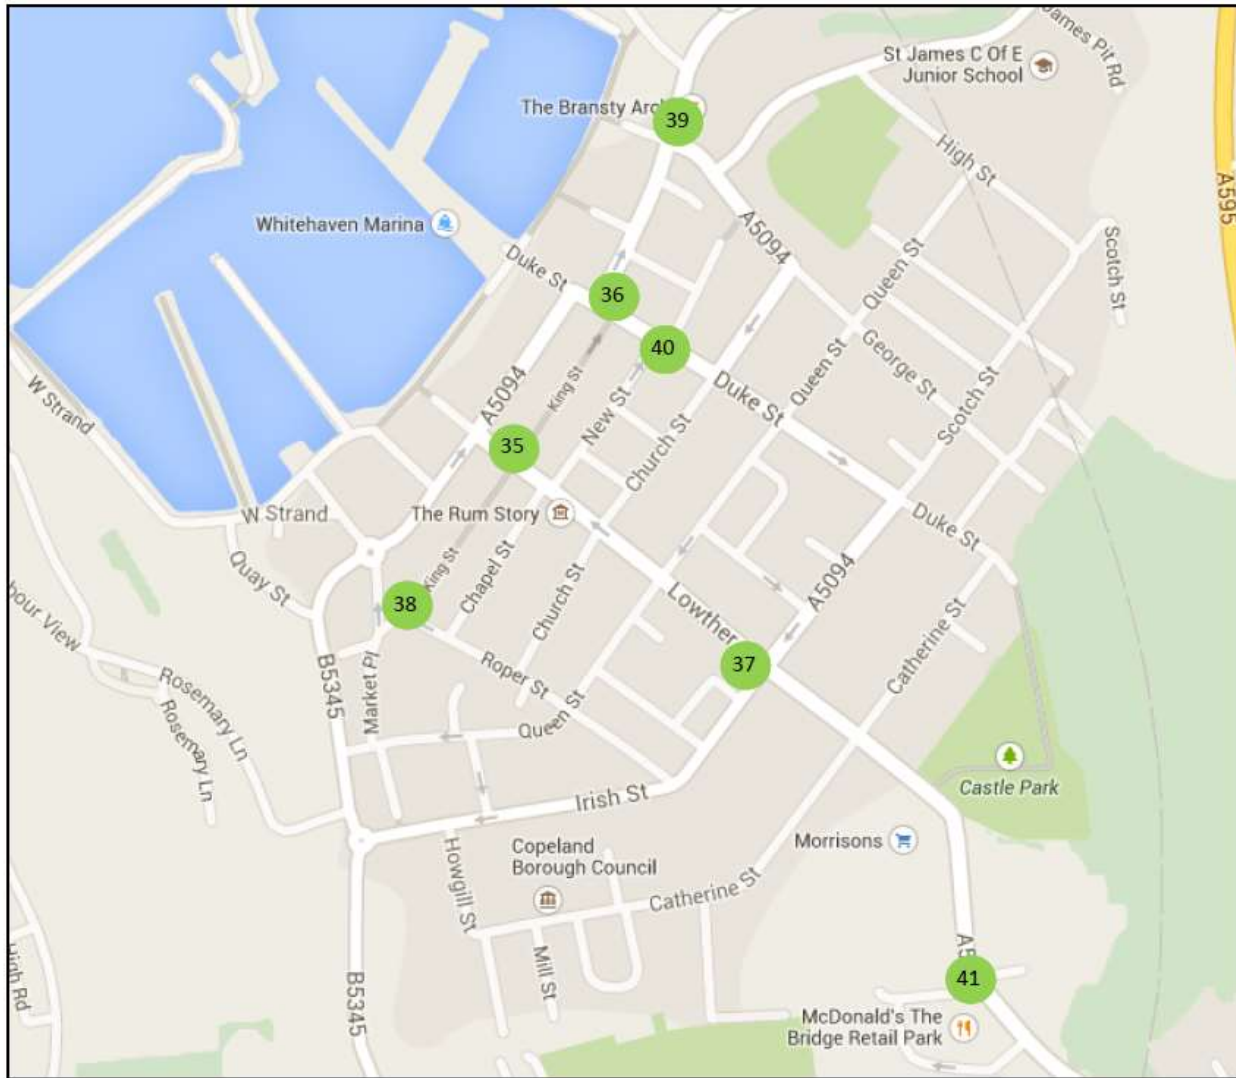

# Carlisle

- Carlisle Locations**
- 11: The Crown
  - 12: The Crescent/Botchergate
  - 13: Advice Centre
  - 14: The Border Rambler
  - 15: British Home Stores/The Lanes
  - 16: Home Search Direct
  - 17: Civic Centre
  - 18: B&M/Betfred
  - 19: Upper Viaduct
  - 20: Brookside/Raffles (Residential area—not shown on map)
  - 21: Borland Avenue (Residential area—not shown on map)
  - 22: Opposite Debenhams
  - 23: White Stuff
  - 24: Millennium Bridge
  - 25: Portland Place/Cecil Street

# Workington

- Workington Locations**
- 26: Opposite Yankees, Washington Street
  - 27: Murray Road/Pow Street/Finkle Street
  - 28: Workington Library, Oxford Street/Vulcans Lane
  - 29: Seaton Shops (not shown on map)
  - 30: Moorclose (not shown on map)
  - 31: Maryport (not shown on map)
  - 32: Curwen Arms, Washington Street/Bridge Street
  - 33: Social Services, Oxford Street/Central Way
  - 34: Marra Fruits, The Hub/Pow Street

# Whitehaven

- Whitehaven Locations**
- 35: Burtons, Lowther Street/King Street
  - 36: Duke Street/Tangier Street
  - 37: Lowther Street/Scotch Street
  - 38: Market Place/King Street
  - 39: Wetherspoons, Bransty Row
  - 40: Duke Street/Senhouse Street
  - 41: McDonalds, Flatts Walk

# Barrow

- Barrow Locations**
- 42: Duke Street Surgery
  - 43: Cornwallis Street Car Park
  - 44: Duke Street/Buccleuch Street
  - 45: Lloyds Bank, Crellin Street
  - 46: Dalton Road/Cavendish Street
  - 47: Abbey Road/Dalton Road/Hartington Street
  - 48: Debenhams, Portland Walk
  - 49: Dalkeith Street/Buccleuch Street
  - 50: Abbey Road/Rawlinson Street
  - 51: Hindpool Retail Park/Hindpool Road
  - 52: Craven House, Michaelson Road Bridge
  - 53: Hollywood Retail Park