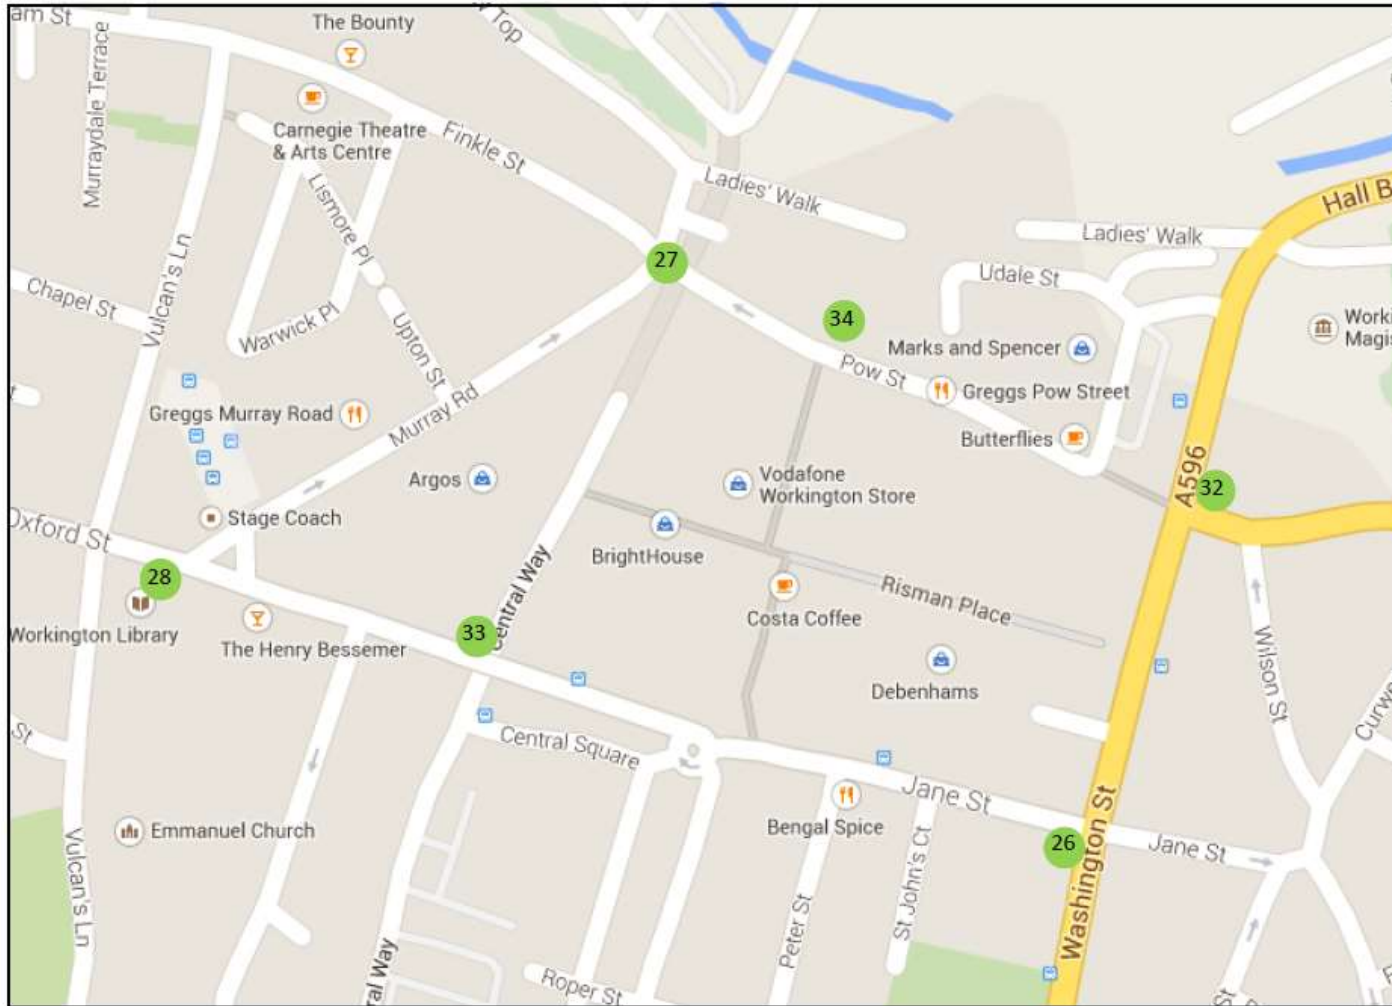

# Carlisle

- Carlisle Locations**
- 11: The Crown
  - 12: The Crescent/Botchergate
  - 13: Advice Centre
  - 14: The Border Rambler
  - 15: British Home Stores/The Lanes
  - 16: Home Search Direct
  - 17: Civic Centre
  - 18: B&M/Betfred
  - 19: Upper Viaduct
  - 20: Brookside/Raffles (Residential area—not shown on map)
  - 21: Borland Avenue (Residential area—not shown on map)
  - 22: Opposite Debenhams
  - 23: White Stuff
  - 24: Millennium Bridge
  - 25: Portland Place/Cecil Street

# Workington

- Workington Locations**
- 26: Opposite Yankees, Washington Street
  - 27: Murray Road/Pow Street/Finkle Street
  - 28: Workington Library, Oxford Street/Vulcans Lane
  - 29: Seaton Shops (not shown on map)
  - 30: Moorclose (not shown on map)
  - 31: Maryport (not shown on map)
  - 32: Curwen Arms, Washington Street/Bridge Street
  - 33: Social Services, Oxford Street/Central Way
  - 34: Marra Fruits, The Hub/Pow Street

# Whitehaven

- Whitehaven Locations**
- 35: Burtons, Lowther Street/King Street
  - 36: Duke Street/Tangier Street
  - 37: Lowther Street/Scotch Street
  - 38: Market Place/King Street
  - 39: Wetherspoons, Bransty Row
  - 40: Duke Street/Senhouse Street
  - 41: McDonalds, Flatts Walk

# Barrow

- Barrow Locations**
- 42: Duke Street Surgery
  - 43: Cornwallis Street Car Park
  - 44: Duke Street/Buccleuch Street
  - 45: Lloyds Bank, Crellin Street
  - 46: Dalton Road/Cavendish Street
  - 47: Abbey Road/Dalton Road/Hartington Street
  - 48: Debenhams, Portland Walk
  - 49: Dalkeith Street/Buccleuch Street
  - 50: Abbey Road/Rawlinson Street
  - 51: Hindpool Retail Park/Hindpool Road
  - 52: Craven House, Michaelson Road Bridge
  - 53: Hollywood Retail Park