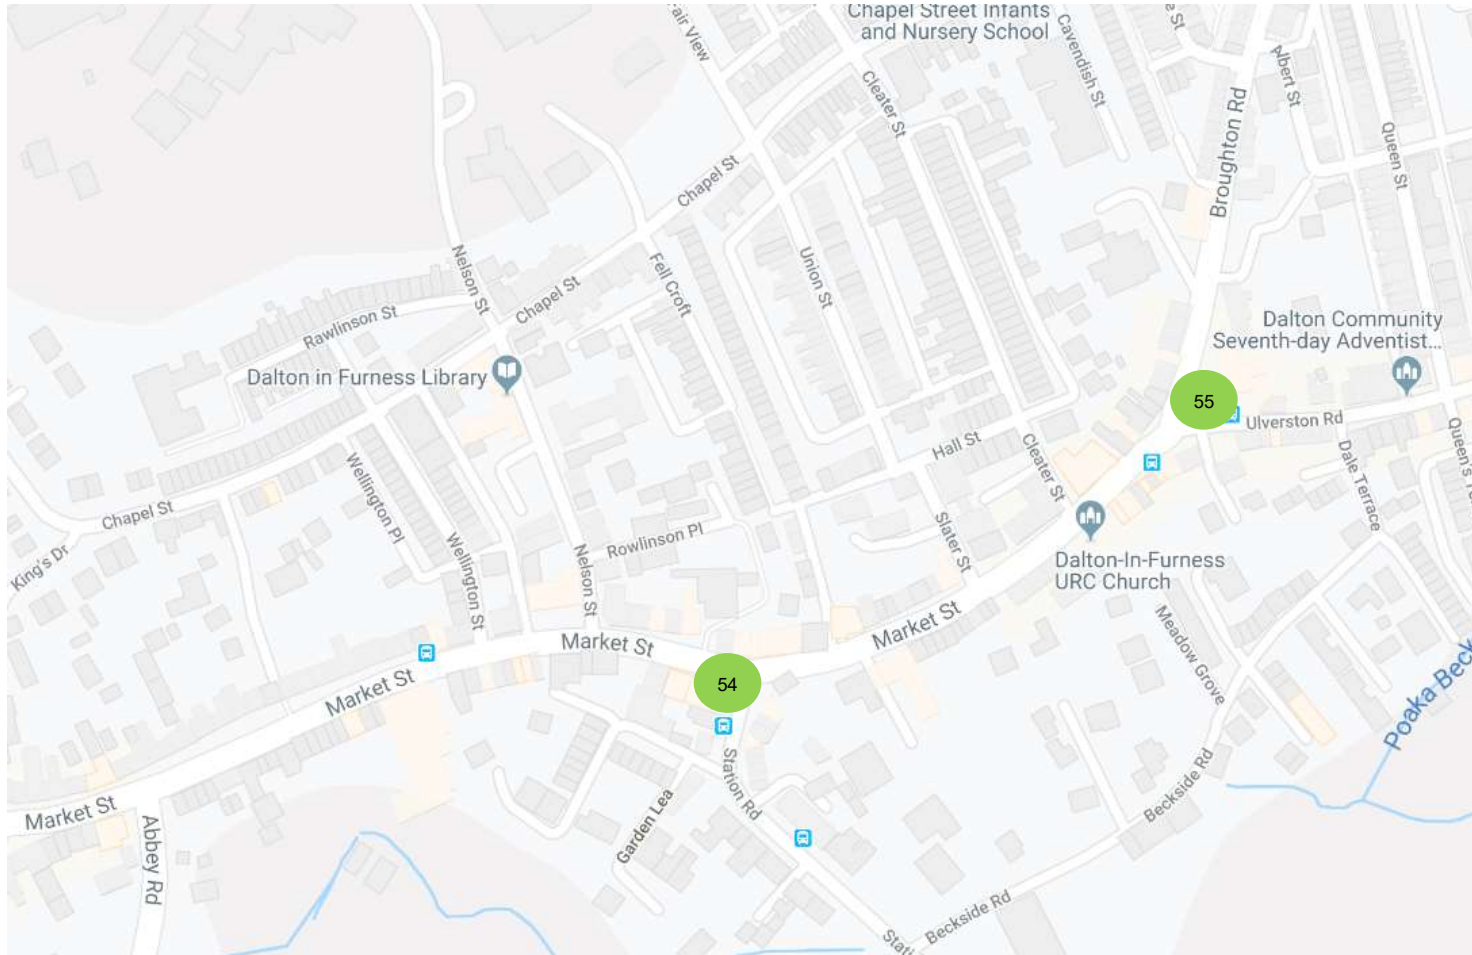

Dalton

Dalton Camera Locations
54 – Market Square / Station Road
55 – Tudor Square