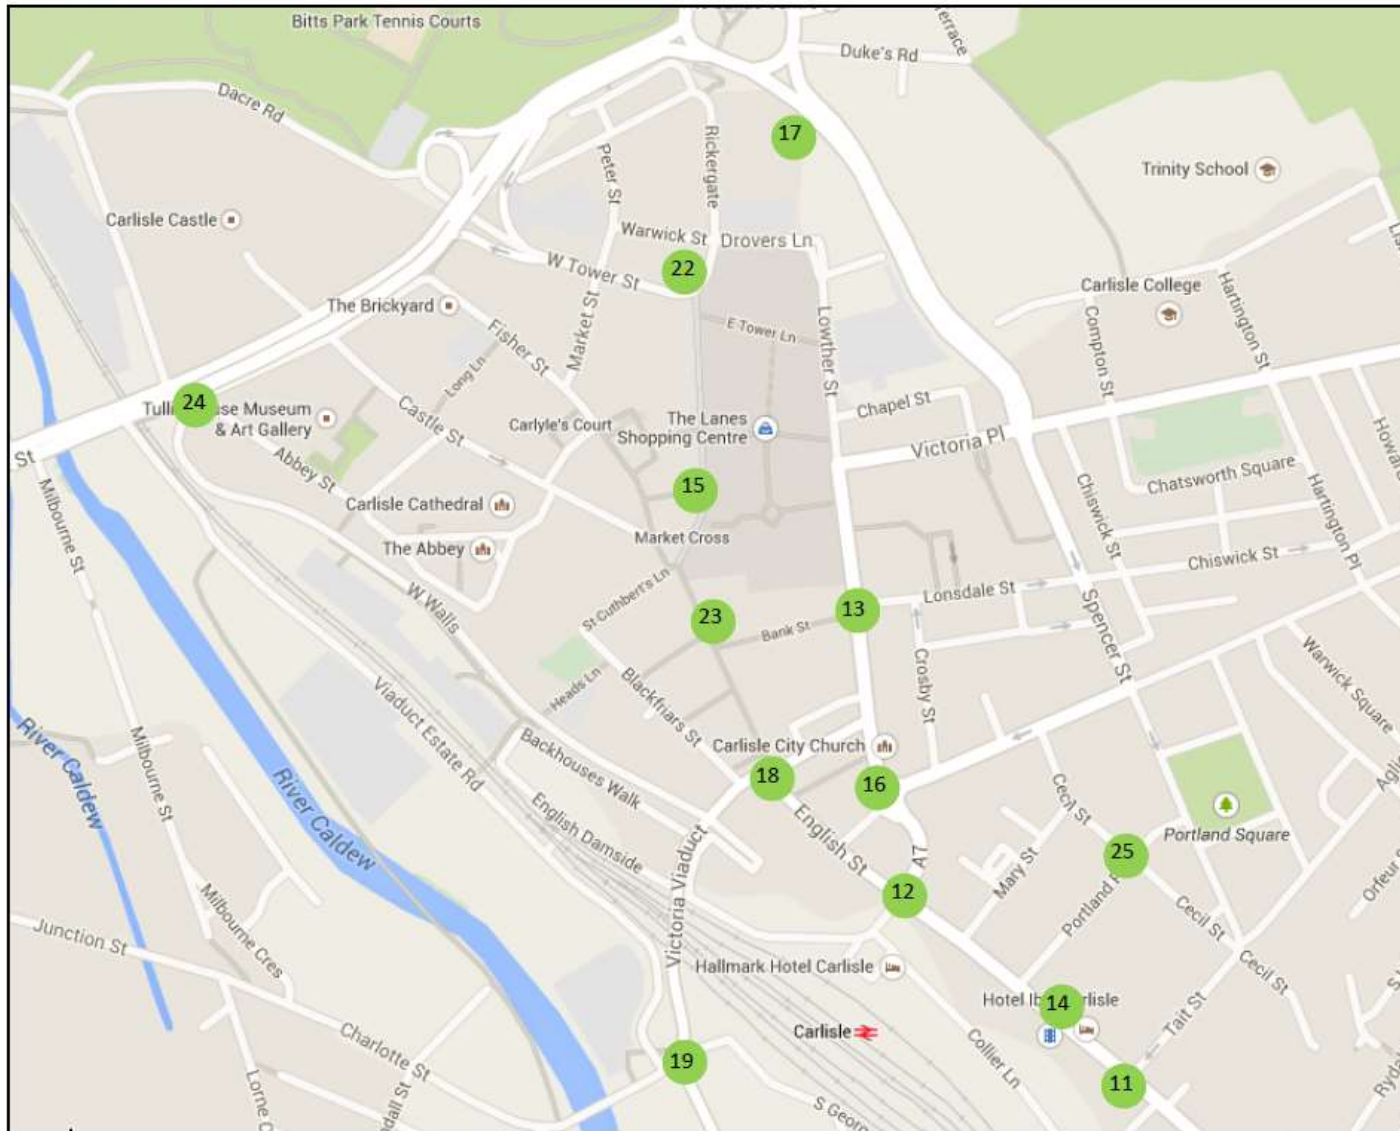

# Carlisle

- Carlisle Locations**
- 11: The Crown
  - 12: The Crescent/Botchergate
  - 13: Advice Centre
  - 14: The Border Rambler
  - 15: British Home Stores/The Lanes
  - 16: Home Search Direct
  - 17: Civic Centre
  - 18: B&M/Betfred
  - 19: Upper Viaduct
  - 20: Brookside/Raffles (Residential area—not shown on map)
  - 21: Borland Avenue (Residential area—not shown on map)
  - 22: Opposite Debenhams
  - 23: White Stuff
  - 24: Millennium Bridge
  - 25: Portland Place/Cecil Street

# Workington

- Workington Locations**
- 26: Opposite Yankees, Washington Street
  - 27: Murray Road/Pow Street/Finkle Street
  - 28: Workington Library, Oxford Street/Vulcans Lane
  - 29: Seaton Shops (not shown on map)
  - 30: Moorclose (not shown on map)
  - 31: Maryport (not shown on map)
  - 32: Curwen Arms, Washington Street/Bridge Street
  - 33: Social Services, Oxford Street/Central Way
  - 34: Marra Fruits, The Hub/Pow Street

# Whitehaven

- Whitehaven Locations**
- 35: Burtons, Lowther Street/King Street
  - 36: Duke Street/Tangier Street
  - 37: Lowther Street/Scotch Street
  - 38: Market Place/King Street
  - 39: Wetherspoons, Bransty Row
  - 40: Duke Street/Senhouse Street
  - 41: McDonalds, Flatts Walk

# Barrow

- Barrow Locations**
- 42: Duke Street Surgery
  - 43: Cornwallis Street Car Park
  - 44: Duke Street/Buccleuch Street
  - 45: Lloyds Bank, Crellin Street
  - 46: Dalton Road/Cavendish Street
  - 47: Abbey Road/Dalton Road/Hartington Street
  - 48: Debenhams, Portland Walk
  - 49: Dalkeith Street/Buccleuch Street
  - 50: Abbey Road/Rawlinson Street
  - 51: Hindpool Retail Park/Hindpool Road
  - 52: Craven House, Michaelson Road Bridge
  - 53: Hollywood Retail Park