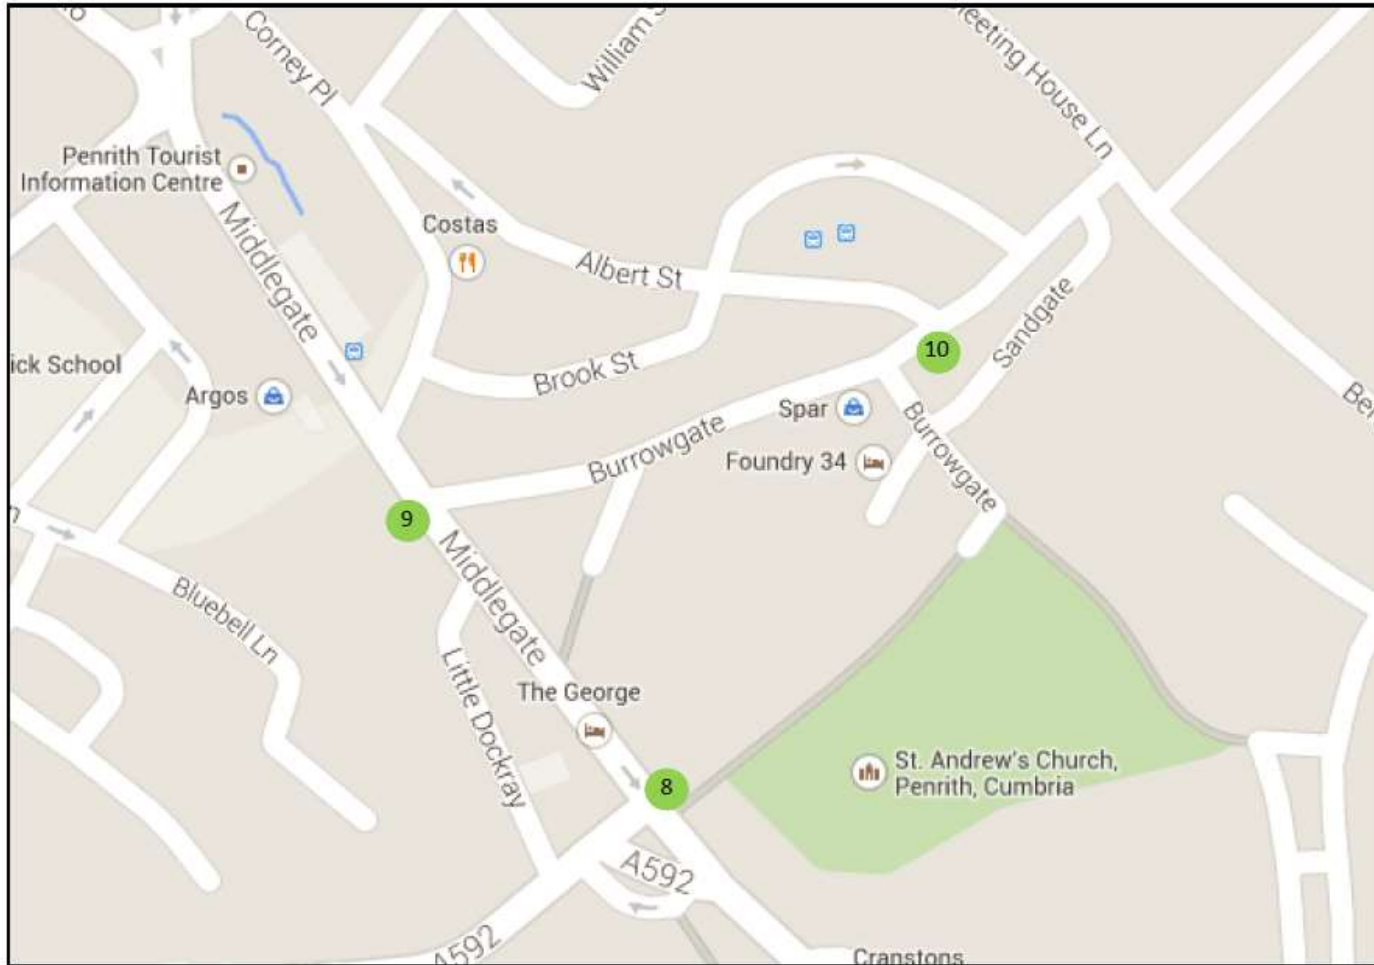

Penrith

1. **Penrith Locations**
2. 8: NatWest, Devonshire Street
   - 9: Middlegate
   - 10: Sandgate