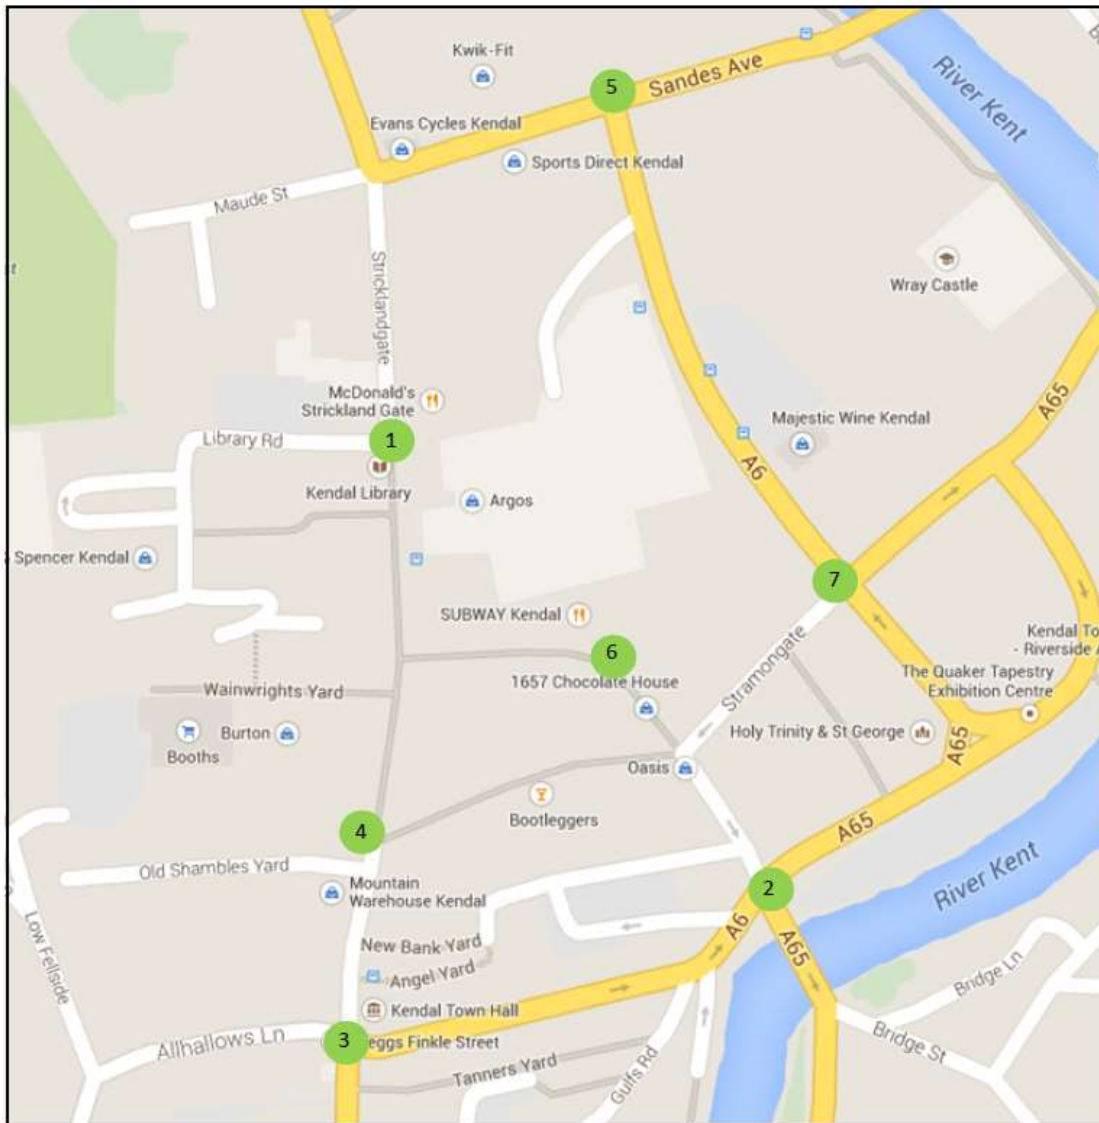

# Kendal

- Kendal Locations**
- 1: McDonalds, Stricklandgate
  - 2: New Road
  - 3: Oxfam, Highgate/Allhallows Lane
  - 4: Kendal Goldsmiths
  - 5: Sandes Avenue/A6
  - 6: Relish Deli, Market Place
  - 7: Stramongate/A6

# Carlisle

- Carlisle Locations**
- 11: The Crown
  - 12: The Crescent/Botchergate
  - 13: Advice Centre
  - 14: The Border Rambler
  - 15: British Home Stores/The Lanes
  - 16: Home Search Direct
  - 17: Civic Centre
  - 18: B&M/Betfred
  - 19: Upper Viaduct
  - 20: Brookside/Raffles (Residential area—not shown on map)
  - 21: Borland Avenue (Residential area—not shown on map)
  - 22: Opposite Debenhams
  - 23: White Stuff
  - 24: Millennium Bridge
  - 25: Portland Place/Cecil Street

# Workington

- Workington Locations**
- 26: Opposite Yankees, Washington Street
  - 27: Murray Road/Pow Street/Finkle Street
  - 28: Workington Library, Oxford Street/Vulcans Lane
  - 29: Seaton Shops (not shown on map)
  - 30: Moorclose (not shown on map)
  - 31: Maryport (not shown on map)
  - 32: Curwen Arms, Washington Street/Bridge Street
  - 33: Social Services, Oxford Street/Central Way
  - 34: Marra Fruits, The Hub/Pow Street

# Whitehaven

- Whitehaven Locations**
- 35: Burtons, Lowther Street/King Street
  - 36: Duke Street/Tangier Street
  - 37: Lowther Street/Scotch Street
  - 38: Market Place/King Street
  - 39: Wetherspoons, Bransty Row
  - 40: Duke Street/Senhouse Street
  - 41: McDonalds, Flatts Walk